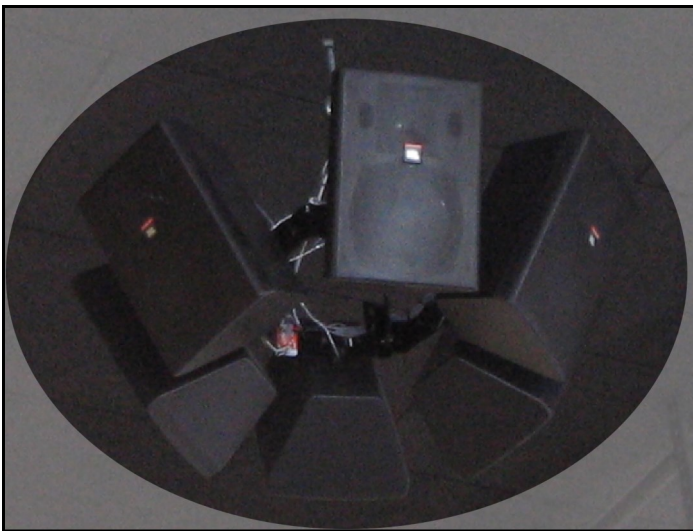

Fire Station Alert System Speakers & Accessories for all FSA Applications

Drop-In Speaker

Tile Mounted Speaker

Wall Mount Slant Speaker

Beam Mounted Speaker

All Weather Horn Speaker

60 Minute Speaker Timer

Ceiling Mount Box Speaker

Modern Volume Control

- ◀ Mercury's High Presence Speaker Cluster offers high power, performance, bandwidth and sensitivity in a compact, full-range speaker system.
- ◀ Each Speaker in the cluster incorporates an 8" low-mid frequency woofer and 1" titanium-coated tweeter.
- ◀ This 6 speaker system is capable of providing clear vivid sound reproduction for large-space applications. Power settings are selected by a rear accessible multi-tap control for 70V/100V line distribution systems.
- ◀ The sound quality and frequency range of the amplified signal from any speaker system is dependant on the qualities of the originating sound signal.